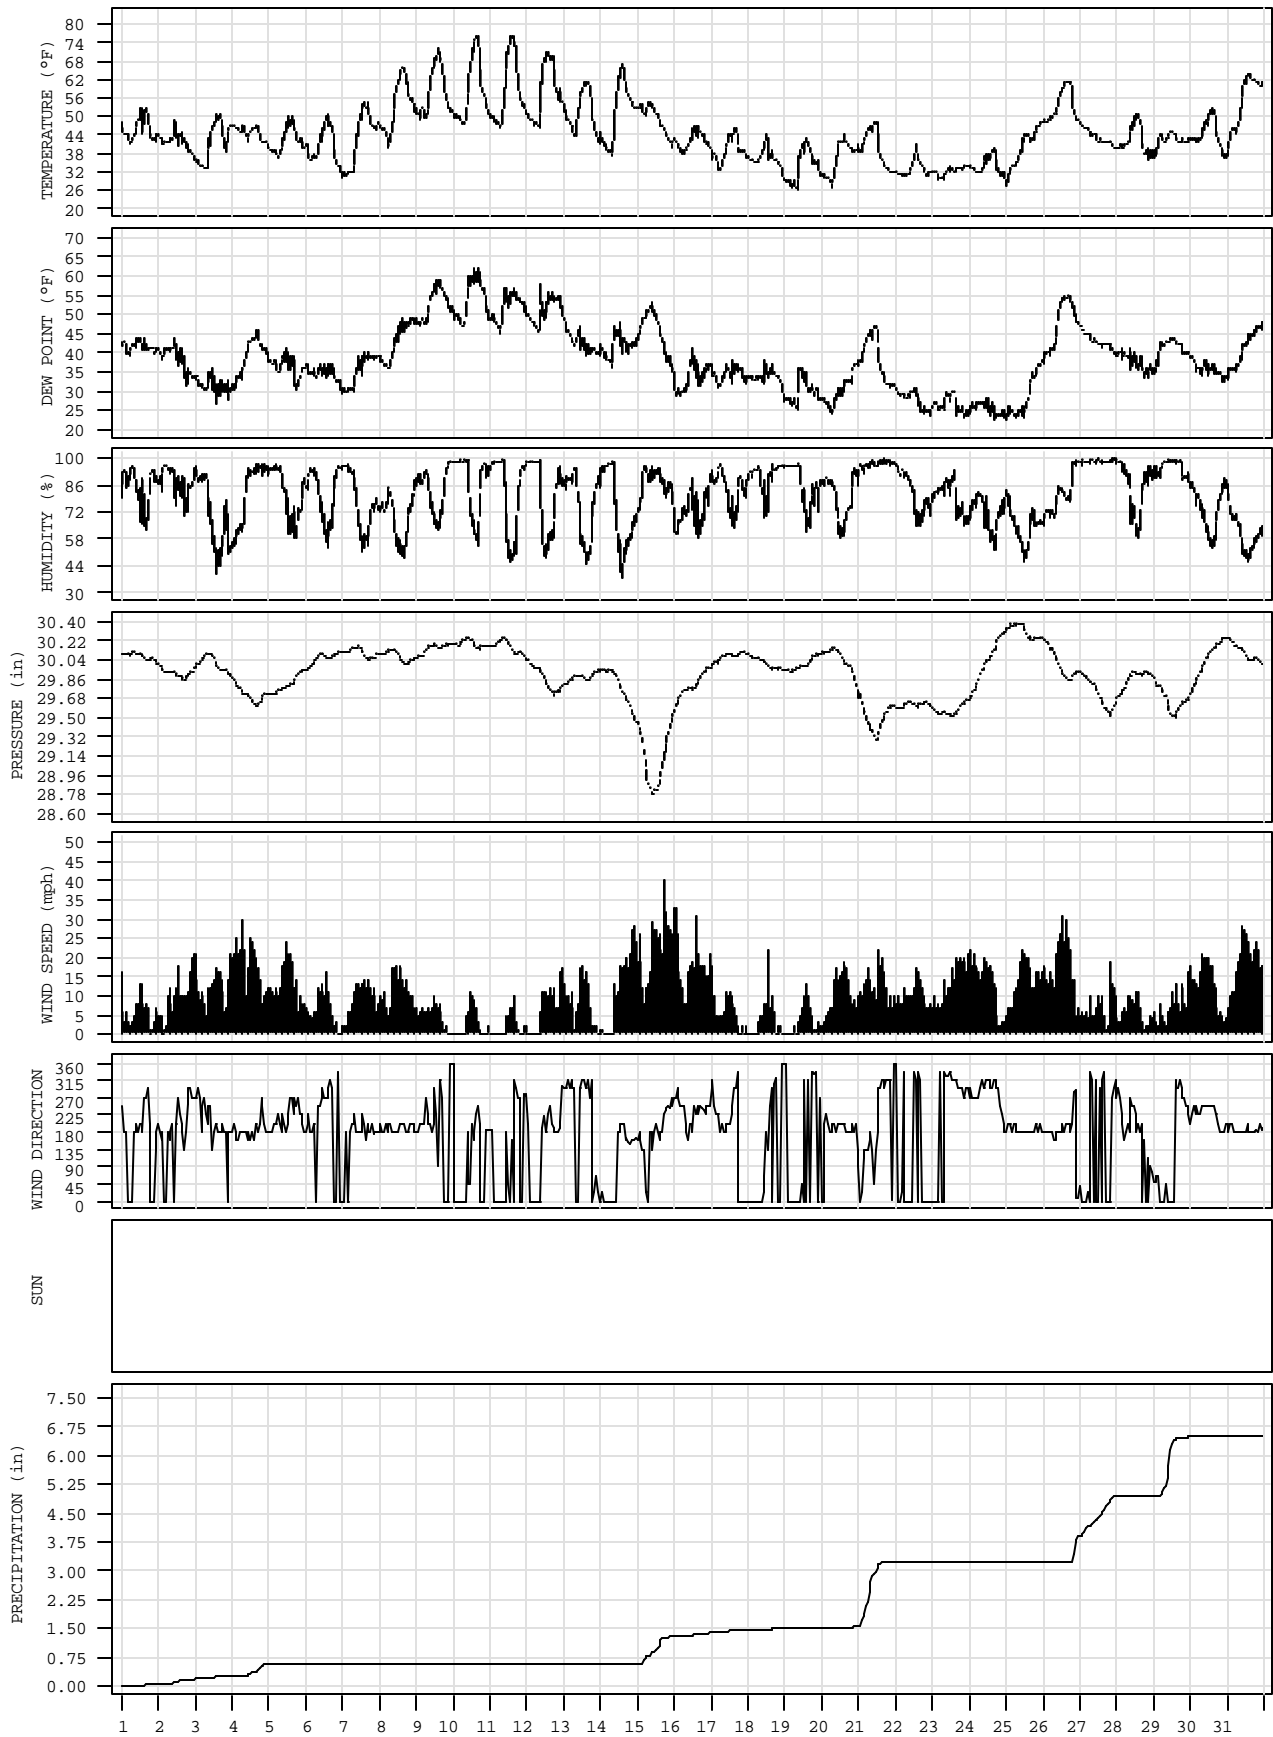

**HOURLY PRECIPITATION (Water Equivalent)
October 2003: Westford**

Date	A.M. Hour Ending at												P.M. Hour Ending at												Date
	01	02	03	04	05	06	07	08	09	10	11	12	01	02	03	04	05	06	07	08	09	10	11	12	
01	0.02																							01	
02					0.01			0.02		0.02			0.01	0.06		0.01								02	
03	0.02												0.01			0.02							0.04	03	
04										0.02	0.03	0.04	0.03	0.01		0.01	0.03	0.06	0.07		0.01			04	
05								0.01																05	
06																								06	
07																								07	
08																								08	
09																								09	
10																								10	
11											0.01													11	
12																						0.02		12	
13																								13	
14																								14	
15				0.07	0.07	0.03	0.03	0.01	0.09	0.02		0.03	0.06	0.05	0.13	0.06	0.03				0.01			15	
16										0.02			0.04		0.04							0.02	0.01	16	
17	0.02											0.01		0.01										17	
18													0.02	0.01	0.02									18	
19										0.01														19	
20																			0.01	0.03		0.01		20	
21	0.02	0.14	0.11	0.06	0.17	0.12	0.28	0.24	0.15	0.07	0.05	0.08	0.11	0.03	0.02			0.01						21	
22																								22	
23											0.01													23	
24											0.01		0.01											24	
25																								25	
26																								26	
27		0.01	0.07	0.10	0.06		0.01	0.02	0.07	0.03	0.04	0.05	0.04	0.04	0.05	0.06	0.12	0.04	0.05	0.17	0.31	0.09	0.08	0.03	27
28																				0.07	0.04	0.03	0.03		28
29					0.02	0.05	0.11	0.08	0.21	0.32	0.41	0.16	0.10	0.01	0.01	0.01	0.01					0.02	0.02		29
30																									30
31																									31
Sum	0.08	0.15	0.18	0.23	0.33	0.20	0.43	0.38	0.52	0.51	0.56	0.37	0.41	0.23	0.26	0.19	0.19	0.11	0.12	0.25	0.40	0.14	0.18	0.08	Sum

During a frozen precipitation event, hourly precipitation totals may not be recorded. In this case, daily amounts are typically entered in the last column (hour ending at 12 A.M.)

HOURLY-BY-HOURLY DATA
October 2003: Westford