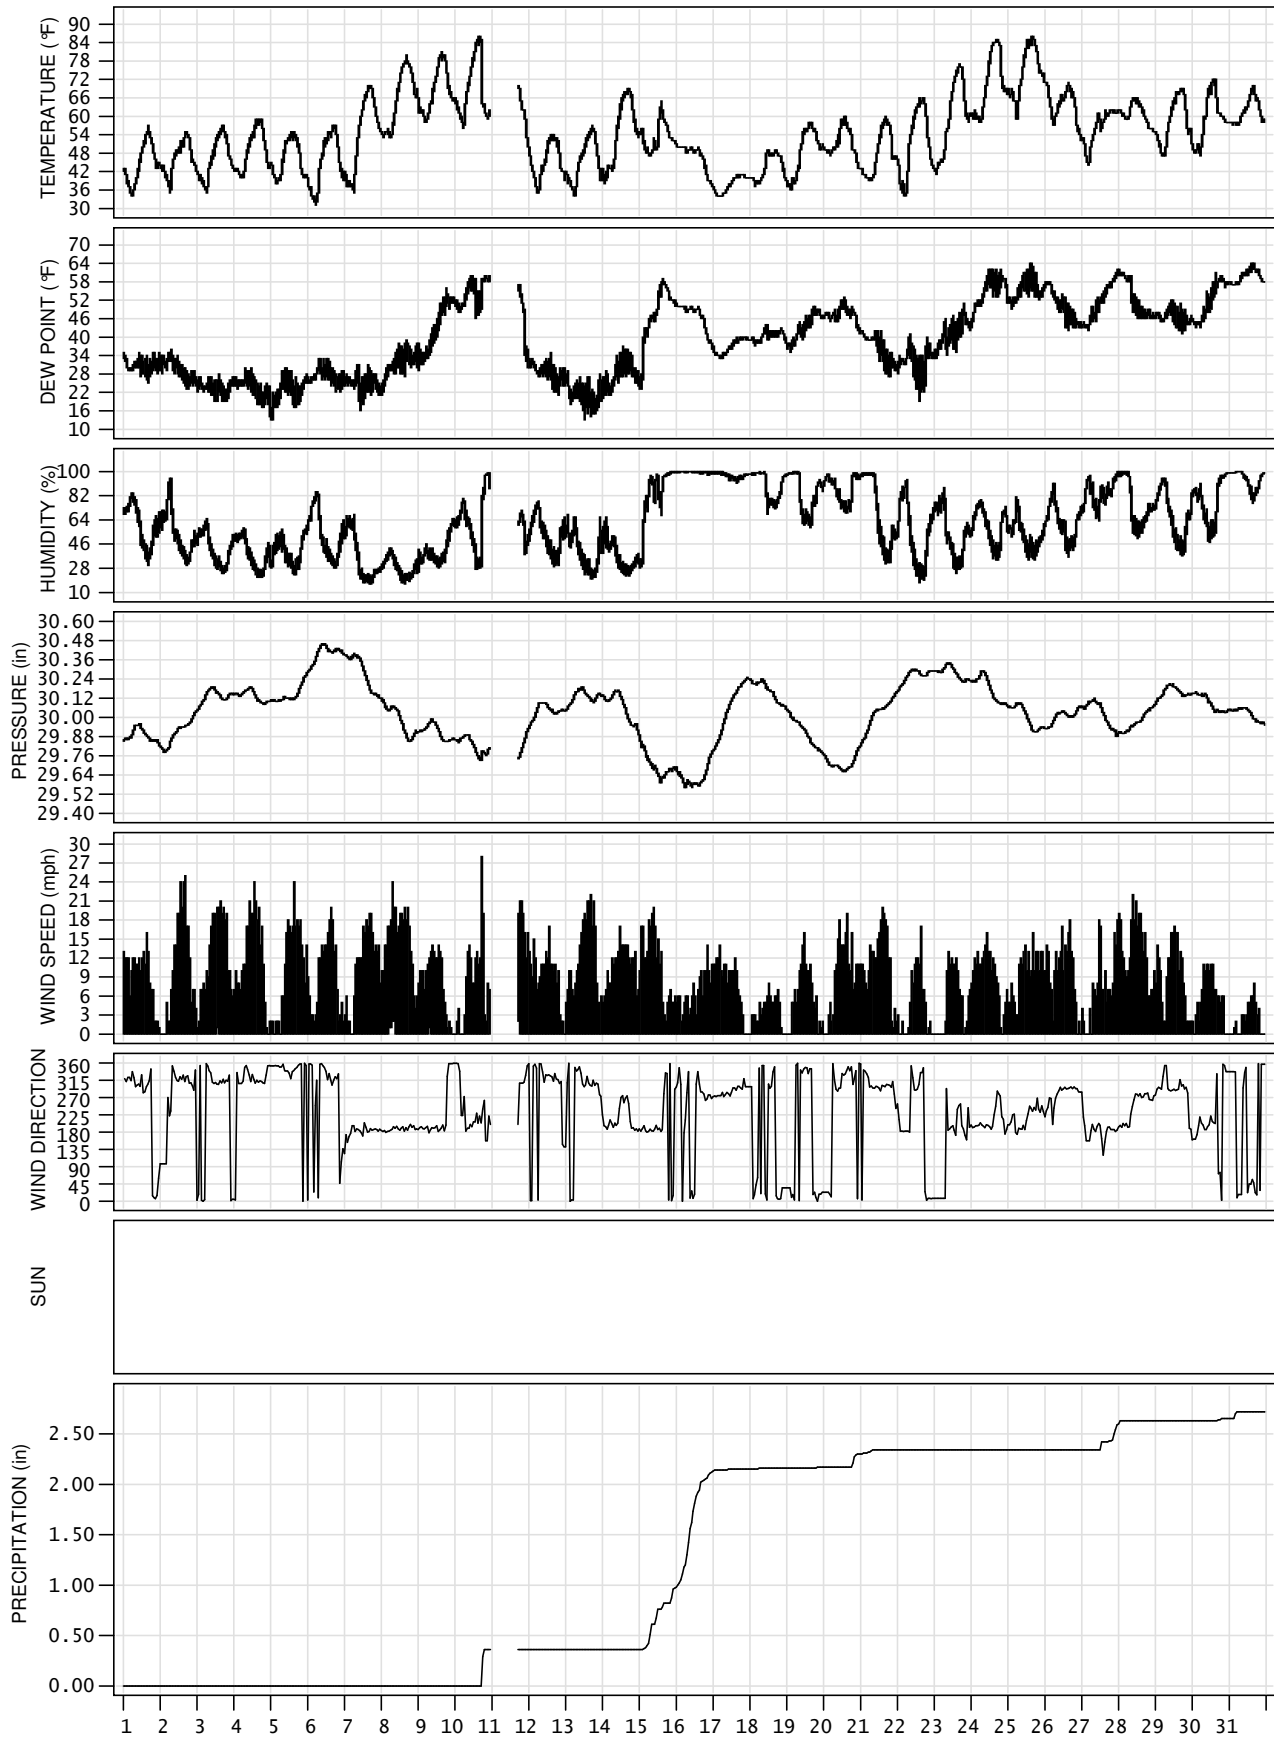

HOURLY PRECIPITATION (Water Equivalent) May 2007: Westford

Date	A.M. Hour Ending at												P.M. Hour Ending at												Date
	01	02	03	04	05	06	07	08	09	10	11	12	01	02	03	04	05	06	07	08	09	10	11	12	
01																								01	
02																									02
03																									03
04																									04
05																									05
06																									06
07																									07
08																									08
09																		0.29	0.07						09
10																									10
11																									11
12																									12
13																									13
14																									14
15			0.01	0.01	0.02	0.02	0.09	0.10		0.06	0.09			0.02	0.04					0.05	0.09	0.01	0.01	15	
16	0.02	0.02	0.03	0.06	0.07	0.02	0.10	0.12	0.14	0.06	0.11	0.08	0.07	0.04	0.02	0.08	0.01	0.01	0.01	0.01	0.03	0.02	0.01	0.01	16
17	0.01									0.01															17
18						0.01																			18
19																									19
20																		0.04	0.06	0.02	0.01				20
21		0.01			0.01		0.01	0.01																	21
22																									22
23																									23
24																									24
25																									25
26																									26
27																		0.01		0.01	0.06	0.04	0.05	0.01	27
28	0.03												0.08												28
29																									29
30																0.01		0.01							30
31				0.05	0.02																				31
Sum	0.06	0.03	0.04	0.12	0.12	0.05	0.20	0.23	0.14	0.07	0.17	0.17	0.15	0.04	0.04	0.12	0.02	0.31	0.13	0.09	0.16	0.16	0.07	0.03	Sum

During a frozen precipitation event, hourly precipitation totals may not be recorded. In this case, daily amounts are typically entered in the last column (hour ending at 12 A.M.)

HOUR-BY-HOUR DATA May 2007: Westford